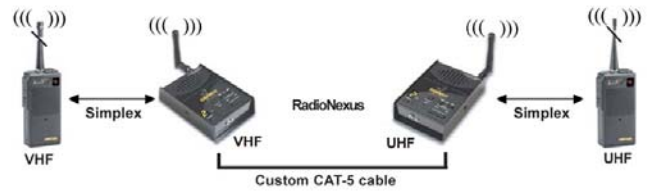

Enables VHF Simplex Radios to talk through a VHF Repeater
Enables VHF Simplex Radios to talk through a UHF Repeater
Enables UHF Simplex Radios to talk through a UHF Repeater
Enables UHF Simplex Radios to talk through a VHF Repeater