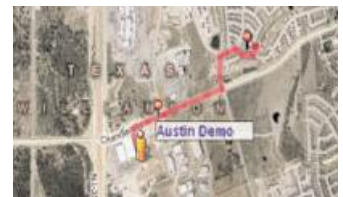

Bad guys don't play by the rules. That's why we offer the PT-X5 and the *PT-Pro* for the special needs of narcotics officers

Used by agencies nationwide, the PT-X5 can be placed inside suspect vehicles or packages. The compact single piece, rechargeable battery operated PT-X5 will record up to 14 hours of driving time (about a week of average driving).

The PT-Pro is enclosed in a weatherproof Pelican case with an 80 pound magnet. *PT-Pro* can be placed anywhere in, on, or under a vehicle. The PT-Pro is completely weatherproof and it can record up to 75 hours of DRIVING time. The Department of Homeland Security (DHS) reports average tracking times of up to 56 days!

Both the PT-X5 and the PT-Pro update travel activity every 10 seconds and you can have unlimited geo-fences!

PT-X5 and PT-Pro track vehicle movement in real time with 10 second updates when the vehicle is on the move!

Additional information at www.info4u.us/PTX5.pdf

- No Activation – No Contract!
- No Antenna – No Installation!
- No Pings – Real Time Tracking!
- Slap-N-Go easy setup!
- 100% web based – YOU are in control!
- 10 second updates – 90 day retention!
- PT-X5: $907.95 - PT-Pro: $1,156.95!
- One year of airtime included!
- Second year airtime just $479
- Demo Available! Call for details!